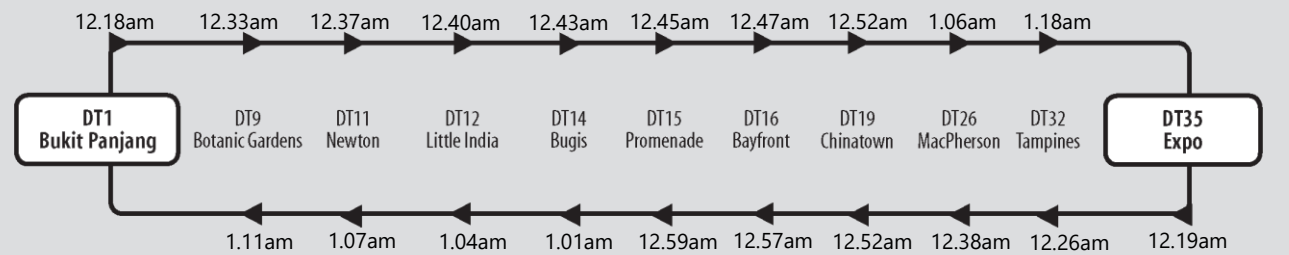

22 September 2024

Downtown Line

20 & 21 September 2024

22 September 2024

Mobile app

@sbstransittd

@SBSTransit_Ltd

1800-287 2727