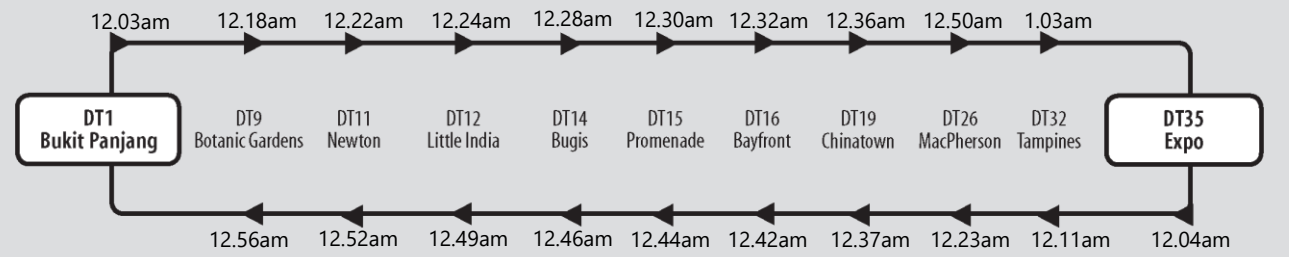

22 September 2024

Downtown Line

20 & 21 September 2024

22 September 2024

Mobile app

@sbstransittd

@SBSTransit_Ltd

1800-287 2727